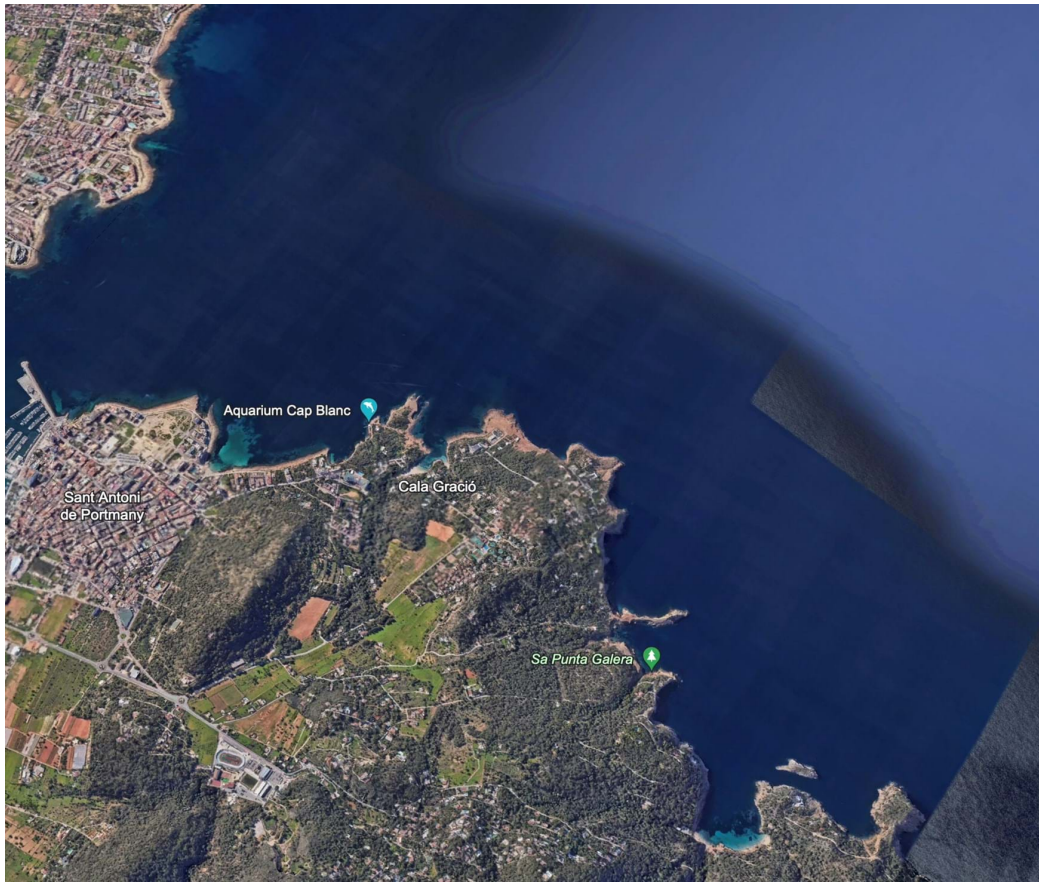

Àrea de Sant Antoni - Villa

9 Bedrooms
4 Bathrooms
50000 Area (m²)
50000 Land Area (m²)
Garage
16 000 000 € (EUR €)

Exceptional coastal property, spanning an expansive 50,000m².

Explore Ibiza International's exceptional waterfront property, spanning an expansive 50,000m².

Nestled near San Antoni de Portmany and the famed beaches of Cala Gració and Cala Salada, this coastal estate offers captivating sunset panoramas overlooking illa Conillera.

Enveloped within a tranquil coastal estate, embraced by lush junipers and pines, meandering pathways grant access to secluded Mediterranean coves with pristine, crystal-clear waters.

The main residence, a 500m² embodiment of historic Ibiza architecture, exudes the timeless charm of Mediterranean design. Additionally, a separate 180m² guest house stands as a testament to the estate's legacy. This property presents exceptional coastal living opportunities for discerning individuals.

Barnaby Joe Buckle

Joe Buckle

+34 637 513 514

joe@ibiza-international.com

T +34 637513513 · E team@ibiza-international.com
Sant Josep KM 11,500 Sant Josep de sa Talaia 07830, Ibiza

¹ (Call to national fixed network) | ² (Call to national mobile network)