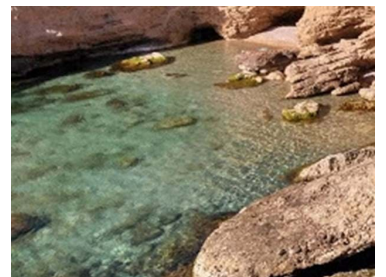

Àrea de Sant Antoni - Villa

9 Bedrooms
4 Bathrooms
50000 Area (m²)
50000 Land Area (m²)
Garage
16 000 000 € (EUR €)

Exceptional coastal property, spanning an expansive 50,000m².

Explore Ibiza International's exceptional waterfront property, spanning an expansive 50,000m².

Nestled near San Antoni de Portmany and the famed beaches of Cala Gració and Cala Salada, this coastal estate offers captivating sunset panoramas overlooking illa Conillera.

Enveloped within a tranquil coastal estate, embraced by lush junipers and pines, meandering pathways grant access to secluded Mediterranean coves with pristine, crystal-clear waters.

The main residence, a 500m² embodiment of historic Ibiza architecture, exudes the timeless charm of Mediterranean design. Additionally, a separate 180m² guest house stands as a testament to the estate's legacy. This property presents exceptional coastal living opportunities for discerning individuals.

Barnaby Joe Buckle

Joe Buckle

+34 637 513 514

joe@ibiza-international.com

T +34 637513513 · E team@ibiza-international.com
Sant Josep KM 11,500 Sant Josep de sa Talaia 07830, Ibiza

¹ (Call to national fixed network) | ² (Call to national mobile network)